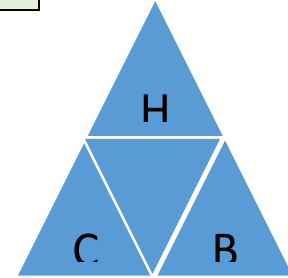

Analysis of YOUR Trio of Wells;

The Roots

The Streams

The Wells (masculine or feminine)

Light	Dark	L/D	Sun or Moon		
focused	diffused		subconscious		
extrovert	introvert				
driven	relaxed				
realistic	imaginative		creativity	Head	
color	blk & wht				
rhythm	harmony				
reasoning	feeling		rational		
math sense	word sense				
logical	intuitive				
sends energy	receives energy		intuition		
fuzzy dreams	lucid dreams				
grounded D	astro-P				
loves inward	loves outward		emotions	Core	
limited empathy	empathy for all				
indifference	compassion				
faintly aware	hyper aware		soul		
spirit	essence				
will	indecisive				
hunger	less hunger		appetites		
thirsts	less thirst				
anger	calm				
drawn to odor	avoids odor		senses	Base	
tactile	abstract				
rich taste	dull taste				
resists pain	endures pain		desires		
violent	patient				
lustful	tempered				

Instructions;

First determine the ROOT aspect as *Light or Dark* . Choose the term that seems more appropriate. (keep the category in mind)

Next determine stream aspects as SUN or MOON. 2-3 light aspects = SUN, 2-3 dark aspects = MOON

Last determine Well aspects as Masculine or Feminine. 2-3 SUN aspects is masculine, 2-3 MOON aspects is feminine

Masculine/feminine does mean male/female...and your aspects can change as your life alters.

It is possible to be missing a Root. Missing 2 roots denotes a missing stream. Missing two streams denotes missing a Well. If you are missing your CORE WELL, *you are a demon*.